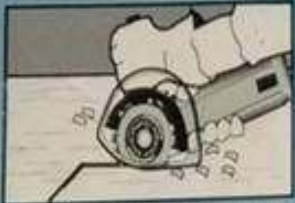

ARBORTECH

MODEL PK 1

PRO-KIT

- PRO-2 WOODCARVER
- PRO-GUARD
- POWER SHARPENER
- SHARPENING STICK

BONUS!

Extra Power Sharpener adapter included to ensure correct fit for 115 mm grinders

Plunge cutting of flooring or sheet material for duct work etc.

Accurate cutting & tracing is achieved by using the Pro-Guard as a guide and depth gauge

Cuts sideways to remove stock rapidly

WOODCARVER PRO-2

PRO-GUARD

POWER SHARPENER

SHARPENING STICK

PROFESSIONAL WOODSHAPING KIT TO SUIT 100MM (4") & 115MM (4 1/2") ANGLE GRINDER